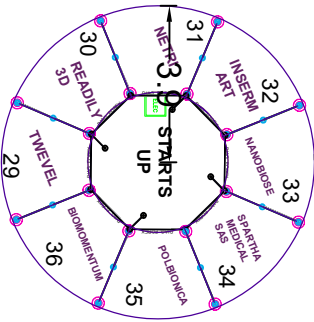

BIO INX 01	BIOATLANTIC (AMIS) 02
GDR REPARER HUMAN & BIOMAT 03	

RegentHU 10	PBC BIOMED 11
URGO 12	WORLD PRECISION INSTRUMENTS EUROPE 13

OXVIEL HTL BIOTECHNOLOGY 17	BIOLIN SCIENTIFIC 18
OPTICLIFE 19	ADOCOA 20

LATTICE MEDICAL 04	EVONIK 05

AERIAL 21	CELLINK 22
ROUSSELOT 23	SILTISS 24

MDDPI Journal of Functional Biomaterials 06	ICARE 07
HW ANDERSEN 08	ESB 09

RHEOLUTION 15	SEM SAS 14
	REGEMAT 3D 16

POLETIS 25	ROYAL SOCIETY FOUNDRING 26
STEMCELL TECHNOLOGIES 27	SEPTODONT 28